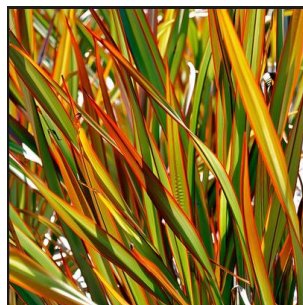

African daisy

Strawberry tree

Euphorbia rigida

Pincushion flower

Fairy duster

48 Low Water, High Performing Plants from Sunset Magazine

Smoke tree

Cotoneaster

Mexican honeysuckle

Pittosporum

Deer grass

Red Hot Poker

Ribes

Yarrow

Penstemon

48 Low Water, High Performing Plants from Sunset Magazine

Sage

Snow-in-Summer

Marigold

Apricot mallow

Agave

Statice

Verbena

Cactus

Manzanita

Fuchsia

New Zealand Flax

Artemesia